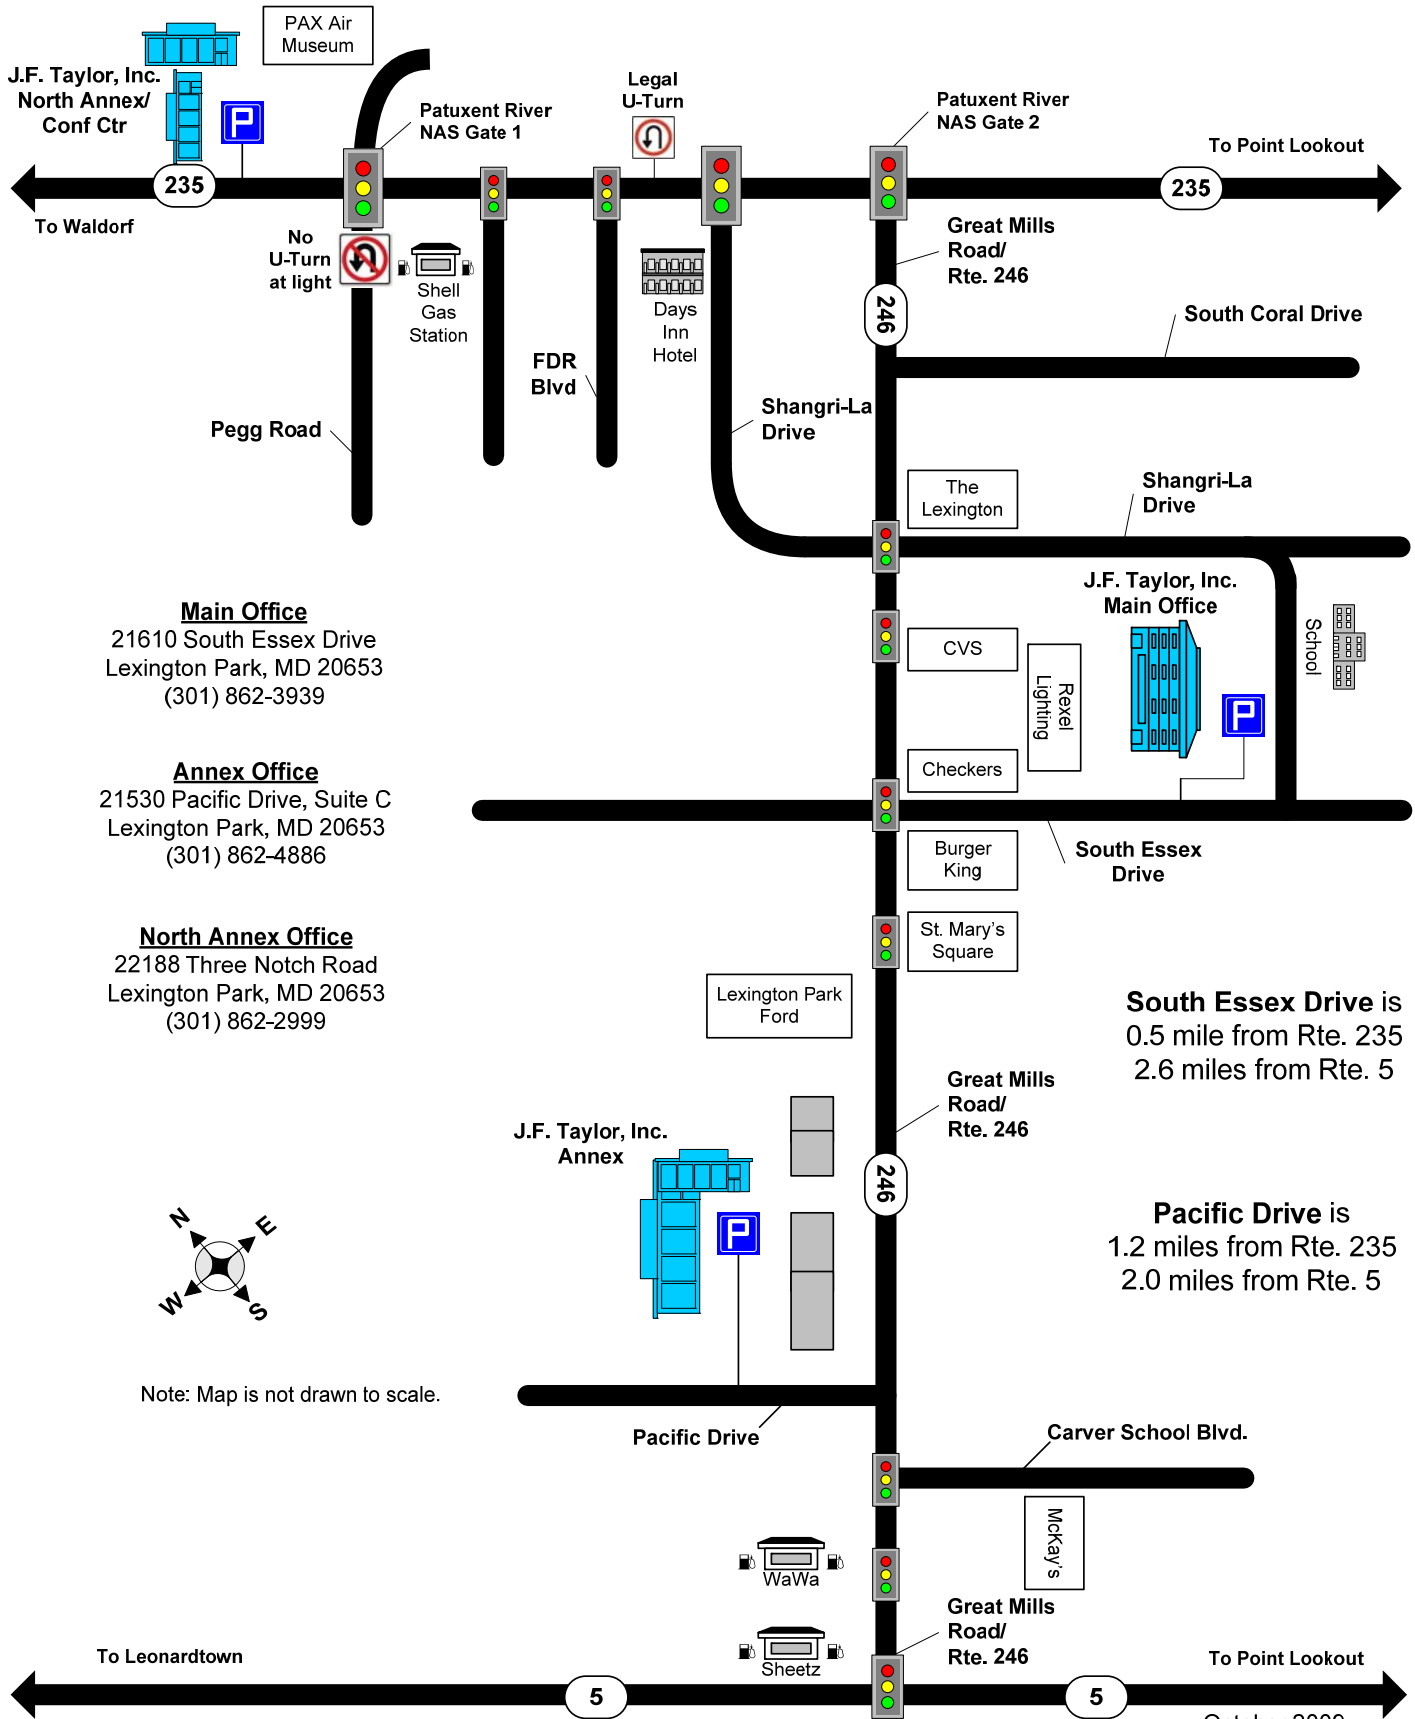

Partial Lexington Park street map, with J.F. Taylor Inc. building locations

Main Office
 21610 South Essex Drive
 Lexington Park, MD 20653
 (301) 862-3939

Annex Office
 21530 Pacific Drive, Suite C
 Lexington Park, MD 20653
 (301) 862-4886

North Annex Office
 22188 Three Notch Road
 Lexington Park, MD 20653
 (301) 862-2999

South Essex Drive is
 0.5 mile from Rte. 235
 2.6 miles from Rte. 5

Pacific Drive is
 1.2 miles from Rte. 235
 2.0 miles from Rte. 5

Note: Map is not drawn to scale.